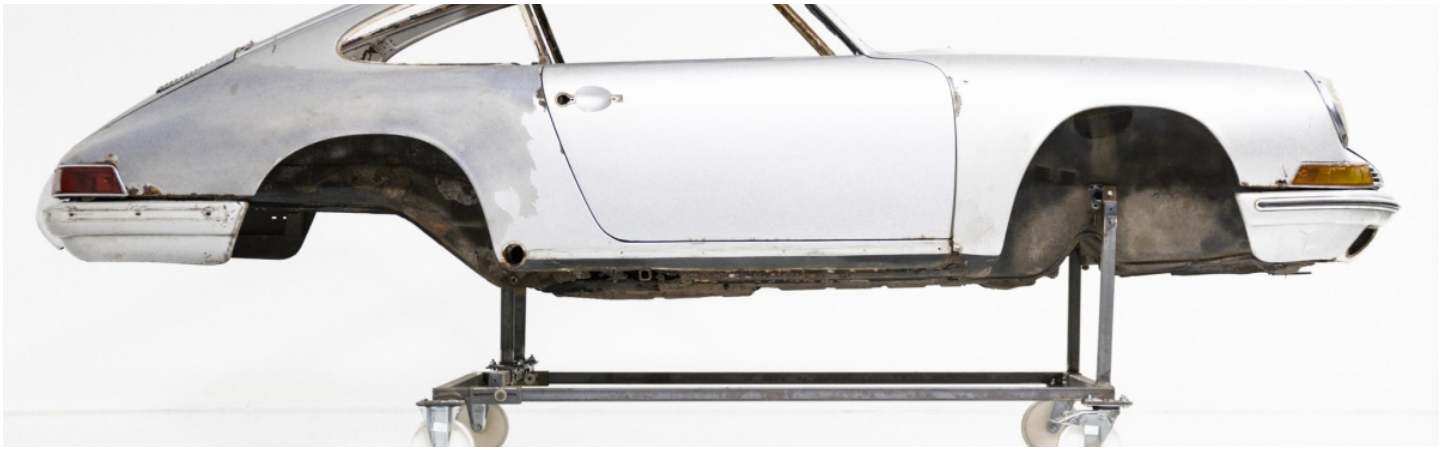

FEEL THE PASSION

WE CREATE AN UNIQUE DRIVING FEELING WITH EXPERIENCE AND PASSION

CONTACT
+43 / 664 911 1356
florian.scheuer@appointmenthall.com
appointmenthall.com

APPOINTMENTS BY APPOINTMENT ONLY